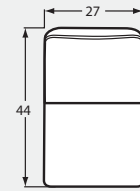

#33 ARMLESS LOVESEAT  
54Wx44Dx40H

#22 LAF CUDDLER  
64Wx51Dx40H

#21 RAF CUDDLER  
64Wx51Dx40H

#34 CORNER WEDGE  
44Wx44Dx40H

#13 ARMLESS CHAIR  
27Wx44Dx40H

#52 LAF SOFA  
89Wx44Dx40H

#51 RAF SOFA  
89Wx44Dx40H

#42 LAF CHAISE  
37Wx70Dx40H

#41 RAF CHAISE  
37Wx70Dx40H

#56 LAF SOFA with RETURN  
106Wx44Dx40H

#55 RAF SOFA with RETURN  
106Wx44Dx40H

Blend-Down option available by adding  
BD to the end of the style number.  
See price list for details