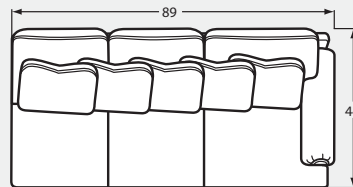

# 7016 Group

Handcrafted in America

#00 OTTOMAN  
33W x 25D x 19H

#20 Chair & 1/2  
54Wx44Dx40H

#30 Loveseat  
74Wx44Dx40H

#50 Sofa  
100Wx44Dx40H

#32 LAF LOVESEAT  
63Wx44Dx40H

#31 RAF LOVESEAT  
63Wx44Dx40H

#33 ARMLESS LOVESEAT  
54Wx44Dx40H

#22 LAF CUDDLER  
64Wx51Dx40H

#21 RAF CUDDLER  
64Wx51Dx40H

#34 CORNER WEDGE  
44Wx44Dx40H

#13 ARMLESS CHAIR  
27Wx44Dx40H

#52 LAF SOFA  
89Wx44Dx40H

#51 RAF SOFA  
89Wx44Dx40H

#42 LAF CHAISE  
37Wx70Dx40H

#41 RAF CHAISE  
37Wx70Dx40H

#56 LAF SOFA with RETURN  
106Wx44Dx40H

#55 RAF SOFA with RETURN  
106Wx44Dx40H

Blend-Down option available by adding  
BD to the end of the style number.  
See price list for details