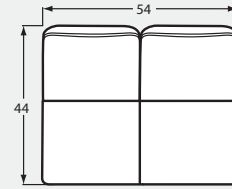

# 7016 Group

Handcrafted in America

#00 OTTOMAN  
33W x 25D x 19H

#20 Chair & 1/2  
54Wx44Dx40H

#30 Loveseat  
74Wx44Dx40H

#50 Sofa  
100Wx44Dx40H

#32 LAF LOVESEAT  
63Wx44Dx40H

#31 RAF LOVESEAT  
63Wx44Dx40H

#33 ARMLESS LOVESEAT  
54Wx44Dx40H

#22 LAF CUDDLER  
64Wx51Dx40H

#21 RAF CUDDLER  
64Wx51Dx40H

#34 CORNER WEDGE  
44Wx44Dx40H

#13 ARMLESS CHAIR  
27Wx44Dx40H

#52 LAF SOFA  
89Wx44Dx40H

#51 RAF SOFA  
89Wx44Dx40H

#42 LAF CHAISE  
37Wx70Dx40H

#41 RAF CHAISE  
37Wx70Dx40H

#56 LAF SOFA with RETURN  
106Wx44Dx40H

#55 RAF SOFA with RETURN  
106Wx44Dx40H

Blend-Down option available by adding  
BD to the end of the style number.  
See price list for details