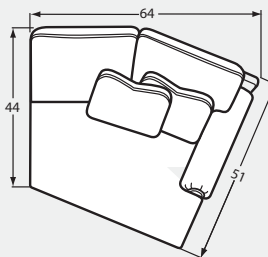

# 7016 Group

Handcrafted in America

#00 OTTOMAN  
33W x 25D x 19H

#20 Chair & 1/2  
54Wx44Dx40H

#30 Loveseat  
74Wx44Dx40H

#50 Sofa  
100Wx44Dx40H

#32 LAF LOVESEAT  
63Wx44Dx40H

#31 RAF LOVESEAT  
63Wx44Dx40H

#33 ARMLESS LOVESEAT  
54Wx44Dx40H

#22 LAF CUDDLER  
64Wx51Dx40H

#21 RAF CUDDLER  
64Wx51Dx40H

#34 CORNER WEDGE  
44Wx44Dx40H

#13 ARMLESS CHAIR  
27Wx44Dx40H

#52 LAF SOFA  
89Wx44Dx40H

#51 RAF SOFA  
89Wx44Dx40H

#42 LAF CHAISE  
37Wx70Dx40H

#41 RAF CHAISE  
37Wx70Dx40H

#56 LAF SOFA with RETURN  
106Wx44Dx40H

#55 RAF SOFA with RETURN  
106Wx44Dx40H

Blend-Down option available by adding  
BD to the end of the style number.  
See price list for details