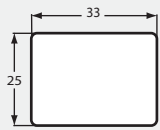

# 7016 Group

Handcrafted in America

#00 OTTOMAN  
33W x 25D x 19H

#20 Chair & 1/2  
54Wx44Dx40H

#30 Loveseat  
74Wx44Dx40H

#50 Sofa  
100Wx44Dx40H

#32 LAF LOVESEAT  
63Wx44Dx40H

#31 RAF LOVESEAT  
63Wx44Dx40H

#33 ARMLESS LOVESEAT  
54Wx44Dx40H

#22 LAF CUDDLER  
64Wx51Dx40H

#21 RAF CUDDLER  
64Wx51Dx40H

#34 CORNER WEDGE  
44Wx44Dx40H

#13 ARMLESS CHAIR  
27Wx44Dx40H

#52 LAF SOFA  
89Wx44Dx40H

#51 RAF SOFA  
89Wx44Dx40H

#42 LAF CHAISE  
37Wx70Dx40H

#41 RAF CHAISE  
37Wx70Dx40H

#56 LAF SOFA with RETURN  
106Wx44Dx40H

#55 RAF SOFA with RETURN  
106Wx44Dx40H

Blend-Down option available by adding  
BD to the end of the style number.  
See price list for details