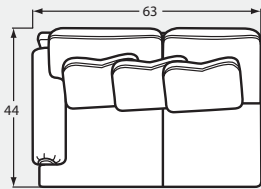

# 7016 Group

Handcrafted in America

#00 OTTOMAN  
33W x 25D x 19H

#20 Chair & 1/2  
54Wx44Dx40H

#30 Loveseat  
74Wx44Dx40H

#50 Sofa  
100Wx44Dx40H

#32 LAF LOVESEAT  
63Wx44Dx40H

#31 RAF LOVESEAT  
63Wx44Dx40H

#33 ARMLESS LOVESEAT  
54Wx44Dx40H

#22 LAF CUDDLER  
64Wx51Dx40H

#21 RAF CUDDLER  
64Wx51Dx40H

#34 CORNER WEDGE  
44Wx44Dx40H

#13 ARMLESS CHAIR  
27Wx44Dx40H

#52 LAF SOFA  
89Wx44Dx40H

#51 RAF SOFA  
89Wx44Dx40H

#42 LAF CHAISE  
37Wx70Dx40H

#41 RAF CHAISE  
37Wx70Dx40H

#56 LAF SOFA with RETURN  
106Wx44Dx40H

#55 RAF SOFA with RETURN  
106Wx44Dx40H

Blend-Down option available by adding  
BD to the end of the style number.  
See price list for details