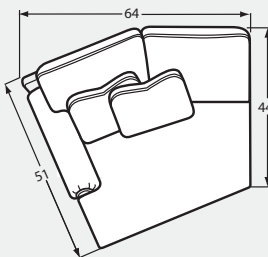

# 7016 Group

Handcrafted in America

#00 OTTOMAN  
33W x 25D x 19H

#20 Chair & 1/2  
54Wx44Dx40H

#30 Loveseat  
74Wx44Dx40H

#50 Sofa  
100Wx44Dx40H

#32 LAF LOVESEAT  
63Wx44Dx40H

#31 RAF LOVESEAT  
63Wx44Dx40H

#33 ARMLESS LOVESEAT  
54Wx44Dx40H

#22 LAF CUDDLER  
64Wx51Dx40H

#21 RAF CUDDLER  
64Wx51Dx40H

#34 CORNER WEDGE  
44Wx44Dx40H

#13 ARMLESS CHAIR  
27Wx44Dx40H

#52 LAF SOFA  
89Wx44Dx40H

#51 RAF SOFA  
89Wx44Dx40H

#42 LAF CHAISE  
37Wx70Dx40H

#41 RAF CHAISE  
37Wx70Dx40H

#56 LAF SOFA with RETURN  
106Wx44Dx40H

#55 RAF SOFA with RETURN  
106Wx44Dx40H

Blend-Down option available by adding  
BD to the end of the style number.  
See price list for details