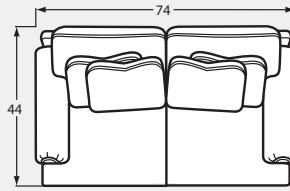

# 7016 Group

Handcrafted in America

#00 OTTOMAN  
33W x 25D x 19H

#20 Chair & 1/2  
54Wx44Dx40H

#30 Loveseat  
74Wx44Dx40H

#50 Sofa  
100Wx44Dx40H

#32 LAF LOVESEAT  
63Wx44Dx40H

#31 RAF LOVESEAT  
63Wx44Dx40H

#33 ARMLESS LOVESEAT  
54Wx44Dx40H

#22 LAF CUDDLER  
64Wx51Dx40H

#21 RAF CUDDLER  
64Wx51Dx40H

#34 CORNER WEDGE  
44Wx44Dx40H

#13 ARMLESS CHAIR  
27Wx44Dx40H

#52 LAF SOFA  
89Wx44Dx40H

#51 RAF SOFA  
89Wx44Dx40H

#42 LAF CHAISE  
37Wx70Dx40H

#41 RAF CHAISE  
37Wx70Dx40H

#56 LAF SOFA with RETURN  
106Wx44Dx40H

#55 RAF SOFA with RETURN  
106Wx44Dx40H

Blend-Down option available by adding  
BD to the end of the style number.  
See price list for details