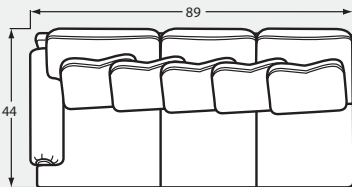

# 7016 Group

Handcrafted in America

#00 OTTOMAN  
33W x 25D x 19H

#20 Chair & 1/2  
54Wx44Dx40H

#30 Loveseat  
74Wx44Dx40H

#50 Sofa  
100Wx44Dx40H

#32 LAF LOVESEAT  
63Wx44Dx40H

#31 RAF LOVESEAT  
63Wx44Dx40H

#33 ARMLESS LOVESEAT  
54Wx44Dx40H

#22 LAF CUDDLER  
64Wx51Dx40H

#21 RAF CUDDLER  
64Wx51Dx40H

#34 CORNER WEDGE  
44Wx44Dx40H

#13 ARMLESS CHAIR  
27Wx44Dx40H

#52 LAF SOFA  
89Wx44Dx40H

#51 RAF SOFA  
89Wx44Dx40H

#42 LAF CHAISE  
37Wx70Dx40H

#41 RAF CHAISE  
37Wx70Dx40H

#56 LAF SOFA with RETURN  
106Wx44Dx40H

#55 RAF SOFA with RETURN  
106Wx44Dx40H

Blend-Down option available by adding  
BD to the end of the style number.  
See price list for details