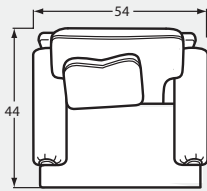

# 7016 Group

Handcrafted in America

#00 OTTOMAN  
33W x 25D x 19H

#20 Chair & 1/2  
54Wx44Dx40H

#30 Loveseat  
74Wx44Dx40H

#50 Sofa  
100Wx44Dx40H

#32 LAF LOVESEAT  
63Wx44Dx40H

#31 RAF LOVESEAT  
63Wx44Dx40H

#33 ARMLESS LOVESEAT  
54Wx44Dx40H

#22 LAF CUDDLER  
64Wx51Dx40H

#21 RAF CUDDLER  
64Wx51Dx40H

#34 CORNER WEDGE  
44Wx44Dx40H

#13 ARMLESS CHAIR  
27Wx44Dx40H

#52 LAF SOFA  
89Wx44Dx40H

#51 RAF SOFA  
89Wx44Dx40H

#42 LAF CHAISE  
37Wx70Dx40H

#41 RAF CHAISE  
37Wx70Dx40H

#56 LAF SOFA with RETURN  
106Wx44Dx40H

#55 RAF SOFA with RETURN  
106Wx44Dx40H

Blend-Down option available by adding  
BD to the end of the style number.  
See price list for details