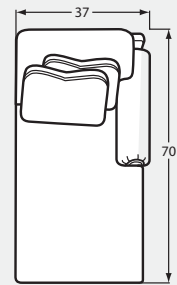

# 7016 Group

Handcrafted in America

#00 OTTOMAN  
33W x 25D x 19H

#20 Chair & 1/2  
54Wx44Dx40H

#30 Loveseat  
74Wx44Dx40H

#50 Sofa  
100Wx44Dx40H

#32 LAF LOVESEAT  
63Wx44Dx40H

#31 RAF LOVESEAT  
63Wx44Dx40H

#33 ARMLESS LOVESEAT  
54Wx44Dx40H

#22 LAF CUDDLER  
64Wx51Dx40H

#21 RAF CUDDLER  
64Wx51Dx40H

#34 CORNER WEDGE  
44Wx44Dx40H

#13 ARMLESS CHAIR  
27Wx44Dx40H

#52 LAF SOFA  
89Wx44Dx40H

#51 RAF SOFA  
89Wx44Dx40H

#42 LAF CHAISE  
37Wx70Dx40H

#41 RAF CHAISE  
37Wx70Dx40H

#56 LAF SOFA with RETURN  
106Wx44Dx40H

#55 RAF SOFA with RETURN  
106Wx44Dx40H

Blend-Down option available by adding  
BD to the end of the style number.  
See price list for details