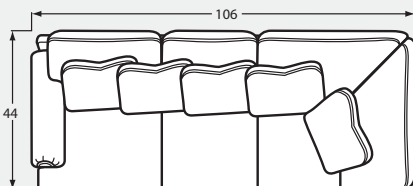

# 7016 Group

Handcrafted in America

#00 OTTOMAN  
33W x 25D x 19H

#20 Chair & 1/2  
54Wx44Dx40H

#30 Loveseat  
74Wx44Dx40H

#50 Sofa  
100Wx44Dx40H

#32 LAF LOVESEAT  
63Wx44Dx40H

#31 RAF LOVESEAT  
63Wx44Dx40H

#33 ARMLESS LOVESEAT  
54Wx44Dx40H

#22 LAF CUDDLER  
64Wx51Dx40H

#21 RAF CUDDLER  
64Wx51Dx40H

#34 CORNER WEDGE  
44Wx44Dx40H

#13 ARMLESS CHAIR  
27Wx44Dx40H

#52 LAF SOFA  
89Wx44Dx40H

#51 RAF SOFA  
89Wx44Dx40H

#42 LAF CHAISE  
37Wx70Dx40H

#41 RAF CHAISE  
37Wx70Dx40H

#56 LAF SOFA with RETURN  
106Wx44Dx40H

#55 RAF SOFA with RETURN  
106Wx44Dx40H

Blend-Down option available by adding  
BD to the end of the style number.  
See price list for details