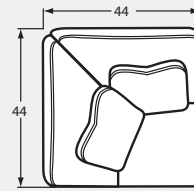

# 7016 Group

Handcrafted in America

#00 OTTOMAN  
33W x 25D x 19H

#20 Chair & 1/2  
54Wx44Dx40H

#30 Loveseat  
74Wx44Dx40H

#50 Sofa  
100Wx44Dx40H

#32 LAF LOVESEAT  
63Wx44Dx40H

#31 RAF LOVESEAT  
63Wx44Dx40H

#33 ARMLESS LOVESEAT  
54Wx44Dx40H

#22 LAF CUDDLER  
64Wx51Dx40H

#21 RAF CUDDLER  
64Wx51Dx40H

#34 CORNER WEDGE  
44Wx44Dx40H

#13 ARMLESS CHAIR  
27Wx44Dx40H

#52 LAF SOFA  
89Wx44Dx40H

#51 RAF SOFA  
89Wx44Dx40H

#42 LAF CHAISE  
37Wx70Dx40H

#41 RAF CHAISE  
37Wx70Dx40H

#56 LAF SOFA with RETURN  
106Wx44Dx40H

#55 RAF SOFA with RETURN  
106Wx44Dx40H

Blend-Down option available by adding  
BD to the end of the style number.  
See price list for details