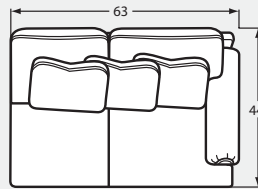

# 7016 Group

Handcrafted in America

#00 OTTOMAN  
33W x 25D x 19H

#20 Chair & 1/2  
54Wx44Dx40H

#30 Loveseat  
74Wx44Dx40H

#50 Sofa  
100Wx44Dx40H

#32 LAF LOVESEAT  
63Wx44Dx40H

#31 RAF LOVESEAT  
63Wx44Dx40H

#33 ARMLESS LOVESEAT  
54Wx44Dx40H

#22 LAF CUDDLER  
64Wx51Dx40H

#21 RAF CUDDLER  
64Wx51Dx40H

#34 CORNER WEDGE  
44Wx44Dx40H

#13 ARMLESS CHAIR  
27Wx44Dx40H

#52 LAF SOFA  
89Wx44Dx40H

#51 RAF SOFA  
89Wx44Dx40H

#42 LAF CHAISE  
37Wx70Dx40H

#41 RAF CHAISE  
37Wx70Dx40H

#56 LAF SOFA with RETURN  
106Wx44Dx40H

#55 RAF SOFA with RETURN  
106Wx44Dx40H

Blend-Down option available by adding  
BD to the end of the style number.  
See price list for details