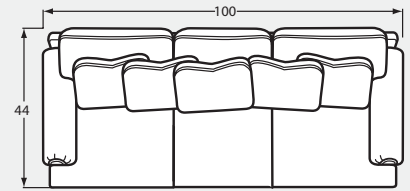

# 7016 Group

Handcrafted in America

#00 OTTOMAN  
33W x 25D x 19H

#20 Chair & 1/2  
54Wx44Dx40H

#30 Loveseat  
74Wx44Dx40H

#50 Sofa  
100Wx44Dx40H

#32 LAF LOVESEAT  
63Wx44Dx40H

#31 RAF LOVESEAT  
63Wx44Dx40H

#33 ARMLESS LOVESEAT  
54Wx44Dx40H

#22 LAF CUDDLER  
64Wx51Dx40H

#21 RAF CUDDLER  
64Wx51Dx40H

#34 CORNER WEDGE  
44Wx44Dx40H

#13 ARMLESS CHAIR  
27Wx44Dx40H

#52 LAF SOFA  
89Wx44Dx40H

#51 RAF SOFA  
89Wx44Dx40H

#42 LAF CHAISE  
37Wx70Dx40H

#41 RAF CHAISE  
37Wx70Dx40H

#56 LAF SOFA with RETURN  
106Wx44Dx40H

#55 RAF SOFA with RETURN  
106Wx44Dx40H

Blend-Down option available by adding  
BD to the end of the style number.  
See price list for details