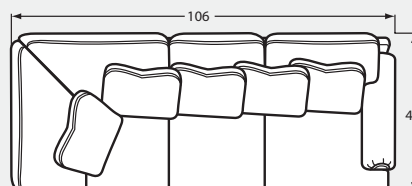

# 7016 Group

Handcrafted in America

#00 OTTOMAN  
33W x 25D x 19H

#20 Chair & 1/2  
54Wx44Dx40H

#30 Loveseat  
74Wx44Dx40H

#50 Sofa  
100Wx44Dx40H

#32 LAF LOVESEAT  
63Wx44Dx40H

#31 RAF LOVESEAT  
63Wx44Dx40H

#33 ARMLESS LOVESEAT  
54Wx44Dx40H

#22 LAF CUDDLER  
64Wx51Dx40H

#21 RAF CUDDLER  
64Wx51Dx40H

#34 CORNER WEDGE  
44Wx44Dx40H

#13 ARMLESS CHAIR  
27Wx44Dx40H

#52 LAF SOFA  
89Wx44Dx40H

#51 RAF SOFA  
89Wx44Dx40H

#42 LAF CHAISE  
37Wx70Dx40H

#41 RAF CHAISE  
37Wx70Dx40H

#56 LAF SOFA with RETURN  
106Wx44Dx40H

#55 RAF SOFA with RETURN  
106Wx44Dx40H

Blend-Down option available by adding  
BD to the end of the style number.  
See price list for details