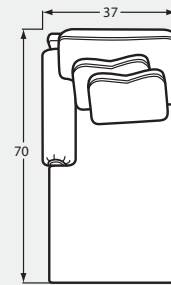

#33 ARMLESS LOVESEAT  
54Wx44Dx40H

#22 LAF CUDDLER  
64Wx51Dx40H

#21 RAF CUDDLER  
64Wx51Dx40H

#34 CORNER WEDGE  
44Wx44Dx40H

#13 ARMLESS CHAIR  
27Wx44Dx40H

#52 LAF SOFA  
89Wx44Dx40H

#51 RAF SOFA  
89Wx44Dx40H

#42 LAF CHAISE  
37Wx70Dx40H

#41 RAF CHAISE  
37Wx70Dx40H

#56 LAF SOFA with RETURN  
106Wx44Dx40H

#55 RAF SOFA with RETURN  
106Wx44Dx40H

Blend-Down option available by adding  
BD to the end of the style number.  
See price list for details