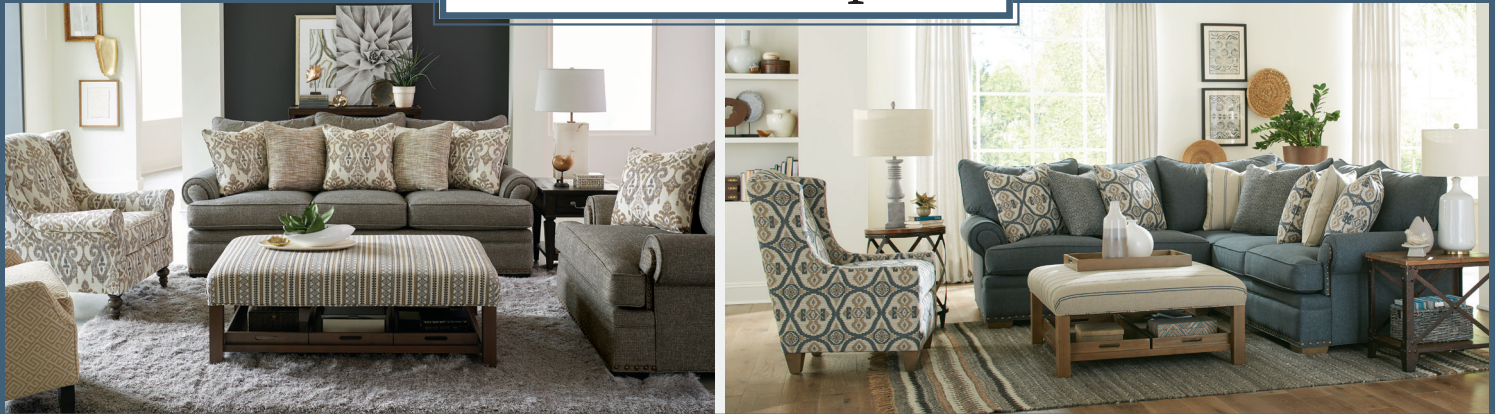

# 7016 Group

Handcrafted in America

#00 OTTOMAN  
33W x 25D x 19H

#20 Chair & 1/2  
54Wx44Dx40H

#30 Loveseat  
74Wx44Dx40H

#50 Sofa  
100Wx44Dx40H

#32 LAF LOVESEAT  
63Wx44Dx40H

#31 RAF LOVESEAT  
63Wx44Dx40H

#42 LAF CHAISE  
37Wx70Dx40H

#41 RAF CHAISE  
37Wx70Dx40H

#56 LAF SOFA with RETURN  
106Wx44Dx40H

#55 RAF SOFA with RETURN  
106Wx44Dx40H

Blend-Down option available by adding  
BD to the end of the style number.  
See price list for details